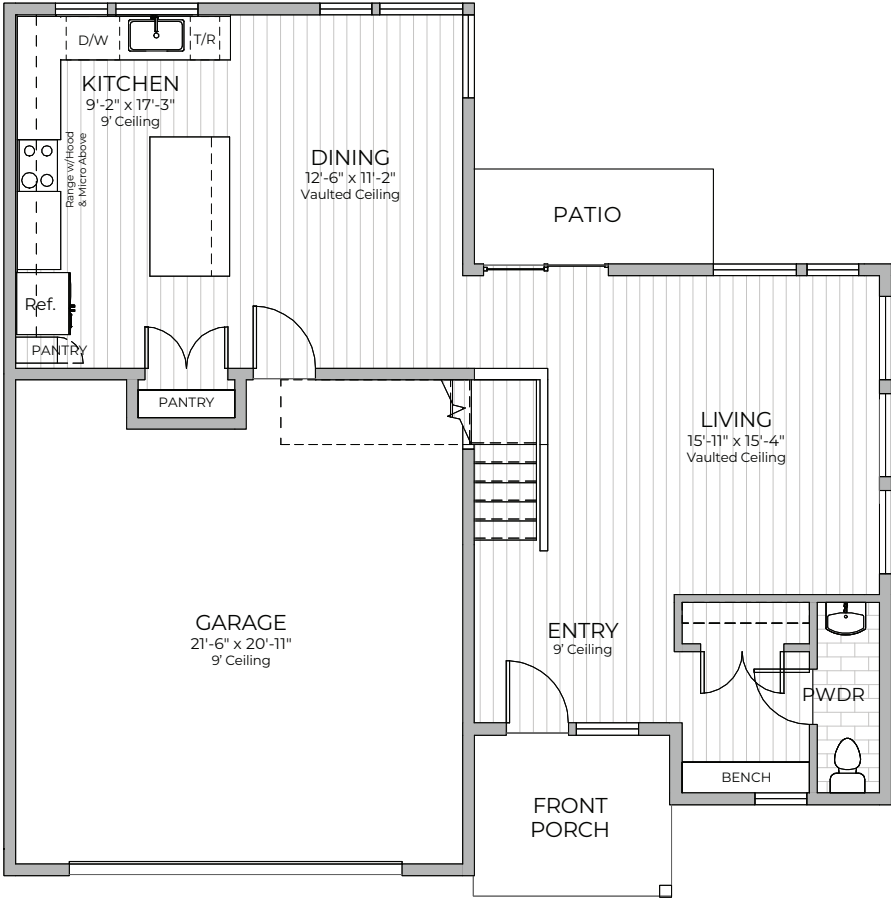

GROVE PLACE PLAN C

1903 sq.ft. • 3 Bedroom • 2.5 Bathrooms • 2 Story

First Floor

Second Floor

PROMINENCE H O M E S

It's where you LIVE

www.GrovePlace.co

*Square footage is approximate. Floorplans may vary slightly by elevation. Subject to change without notice. Optional features available at additional cost.

Exterior colors are artist rendering and may not reflect actual offerings or appearance. 6/20/24

GROVE PLACE PLAN C

1903 sq.ft. • 3 Bedroom • 2.5 Bathrooms • 2 Story

PROMINENCE H O M E S

It's where you **LIVE**

www.GrovePlace.co

*Square footage is approximate. Floorplans may vary slightly by elevation. Subject to change without notice. Optional features available at additional cost.

Exterior colors are artist rendering and may not reflect actual offerings or appearance. 6/20/24