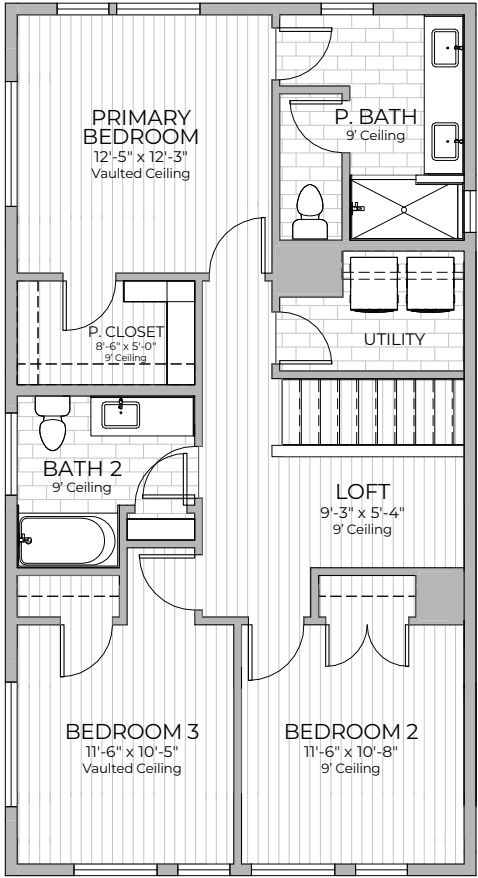

GROVE PLACE PLAN C

1903 sq.ft. • 3 Bedroom • 2.5 Bathrooms • 2 Story

First Floor

Second Floor

PROMINENCE H O M E S

It's where you LIVE

www.GrovePlace.co

*Square footage is approximate. Floorplans may vary slightly by elevation. Subject to change without notice. Optional features available at additional cost.

Exterior colors are artist rendering and may not reflect actual offerings or appearance. 6/20/24

GROVE PLACE PLAN C

1903 sq.ft. • 3 Bedroom • 2.5 Bathrooms • 2 Story

PROMINENCE H O M E S

It's where you **LIVE**