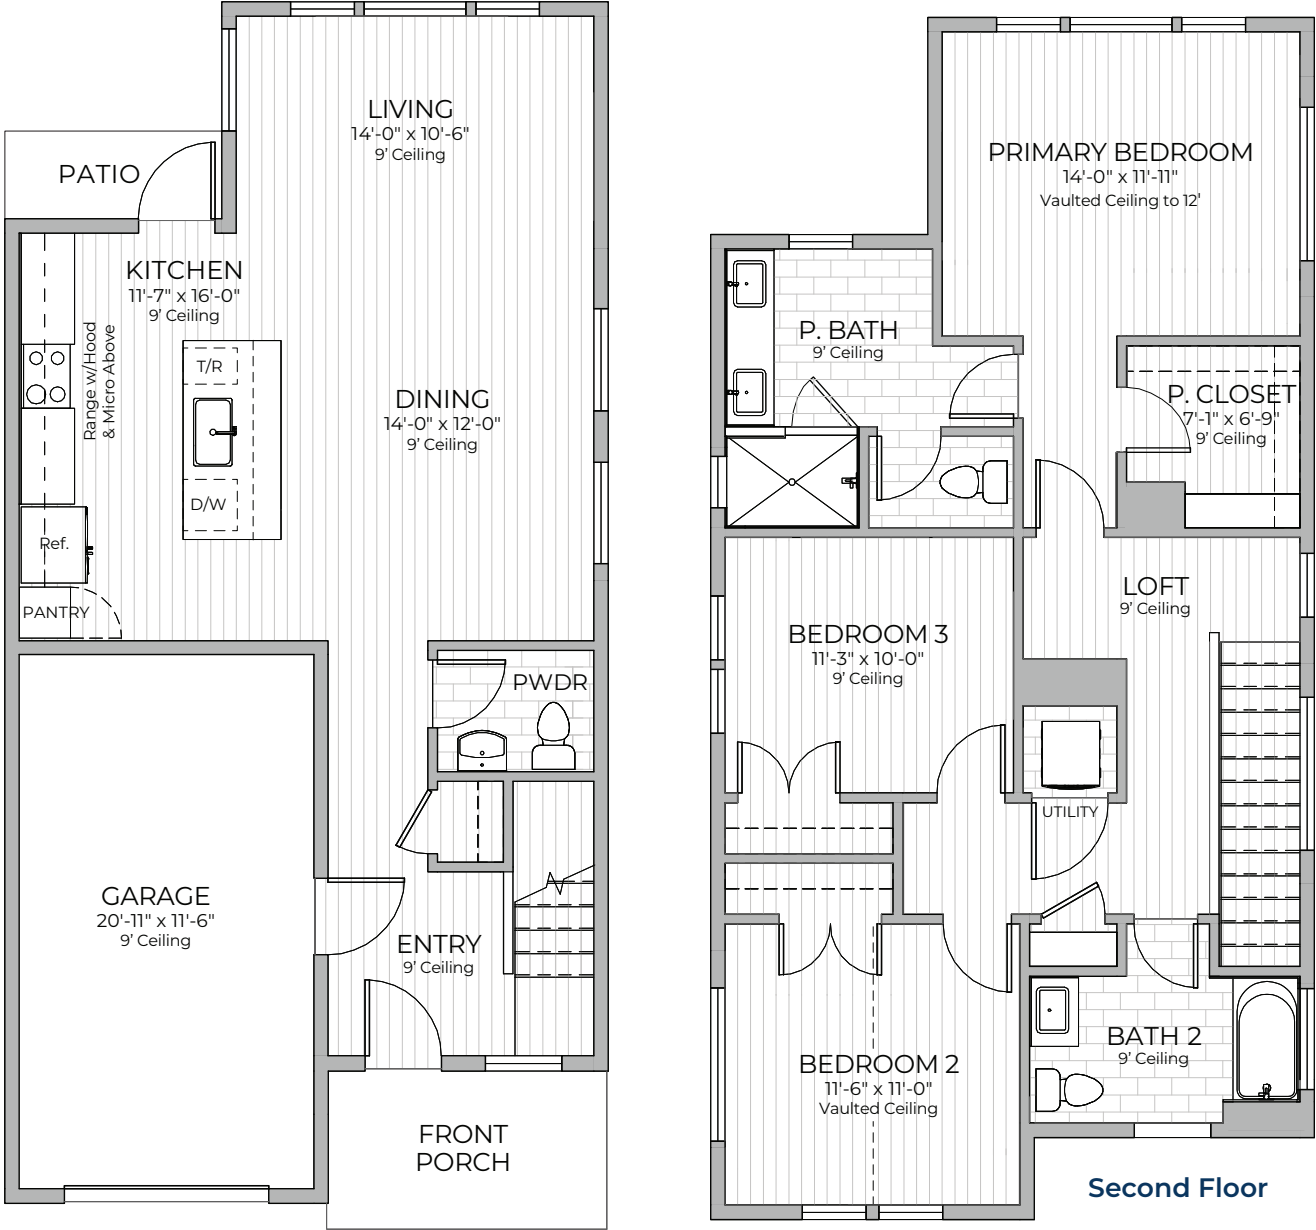

GROVE PLACE THE LADYBIRD

1722 sq.ft. • 3 Bedroom • 2.5 Bathrooms • 2 Story

PROMINENCE HOMES

It's where you **LIVE**

www.GrovePlace.co

*Square footage is approximate. Floorplans may vary slightly by elevation. Subject to change without notice. Optional features available at additional cost.

Exterior colors are artist rendering and may not reflect actual offerings or appearance. 10/22/24

GROVE PLACE THE LADYBIRD

1722 sq.ft. • 3 Bedroom • 2.5 Bathrooms • 2 Story

PROMINENCE H O M E S

It's where you **LIVE**

www.GrovePlace.co

*Square footage is approximate. Floorplans may vary slightly by elevation. Subject to change without notice. Optional features available at additional cost.

Exterior colors are artist rendering and may not reflect actual offerings or appearance. 10/22/24