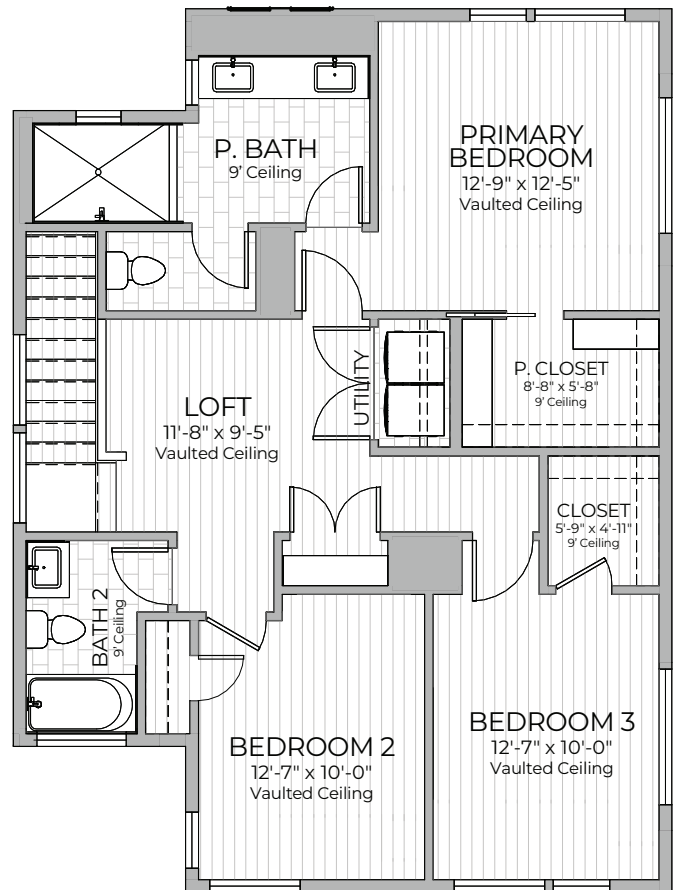

GROVE PLACE THE BARTON

1850 sq.ft. • 3 Bedroom • 2.5 Bathrooms • 2 Story

First Floor

Second Floor

PROMINENCE H O M E S

It's where you **LIVE**

www.GrovePlace.co

*Square footage is approximate. Floorplans may vary slightly by elevation. Subject to change without notice. Optional features available at additional cost.

Exterior colors are artist rendering and may not reflect actual offerings or appearance. 10/22/24

GROVE PLACE THE BARTON

1850 sq.ft. • 3 Bedroom • 2.5 Bathrooms • 2 Story

PROMINENCE H O M E S

It's where you **LIVE**

www.GrovePlace.co

*Square footage is approximate. Floorplans may vary slightly by elevation. Subject to change without notice. Optional features available at additional cost.
Exterior colors are artist rendering and may not reflect actual offerings or appearance. 10/22/24