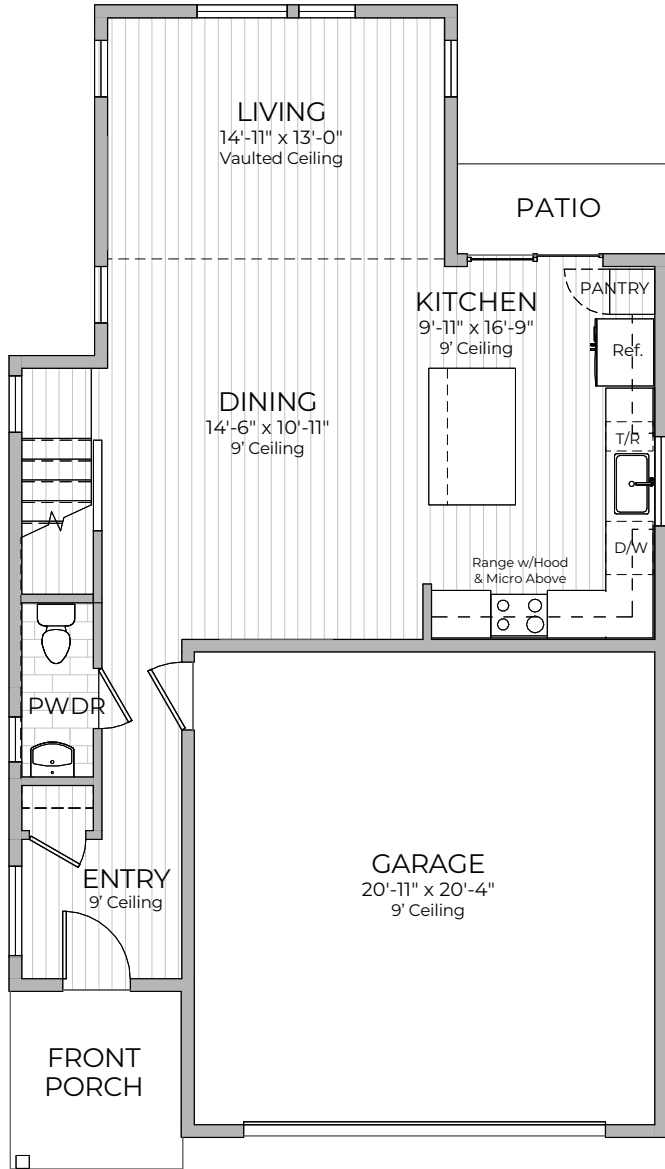

GROVE PLACE THE BARTON

1850 sq.ft. • 3 Bedroom • 2.5 Bathrooms • 2 Story

First Floor

Second Floor

PROMINENCE H O M E S

It's where you **LIVE**

www.GrovePlace.co

*Square footage is approximate. Floorplans may vary slightly by elevation. Subject to change without notice. Optional features available at additional cost.

Exterior colors are artist rendering and may not reflect actual offerings or appearance. 10/22/24

GROVE PLACE THE BARTON

1850 sq.ft. • 3 Bedroom • 2.5 Bathrooms • 2 Story

PROMINENCE H O M E S

It's where you **LIVE**

www.GrovePlace.co

*Square footage is approximate. Floorplans may vary slightly by elevation. Subject to change without notice. Optional features available at additional cost.
Exterior colors are artist rendering and may not reflect actual offerings or appearance. 10/22/24